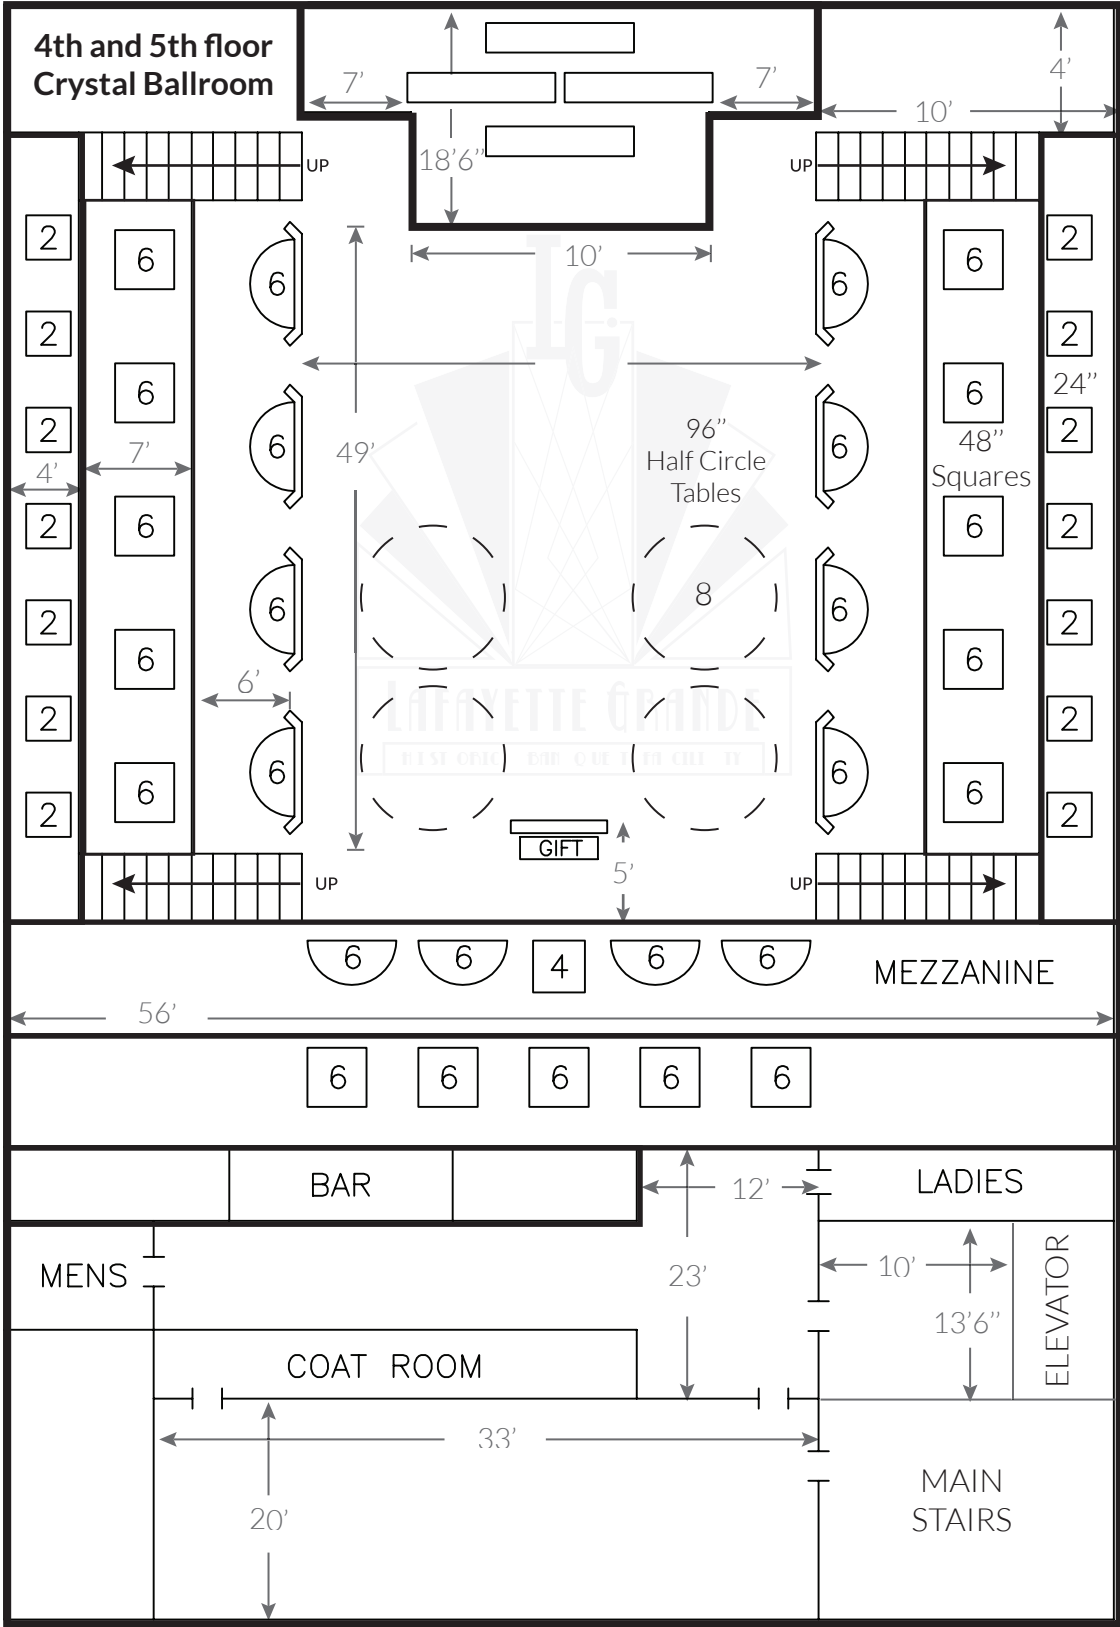

NOTES

4th and 5th floor
Crystal Ballroom

5th Floor Balcony
15'6" x 46"

7'
8'6"

2
2
2
2
2
2
2

6
6
6
6
6
6

6
6
6
6
6

6 6 4 6 6

6 6 6 6 6

BAR

MENS

COAT ROOM

LADIES

ELEVATOR

MAIN STAIRS

96" Half Circle Tables

48" Squares

GIFT

5th Floor Apps Balcony
35'6" x 29'6"